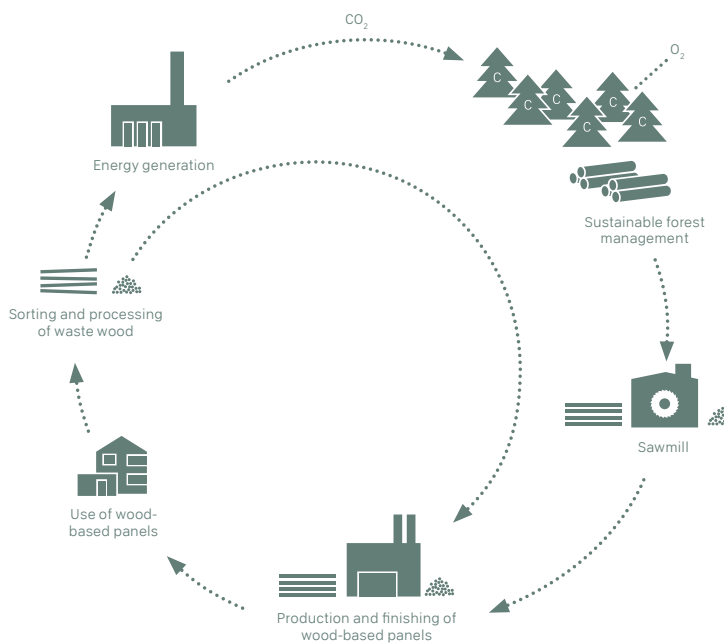

Responsibility for tomorrow starts today.

Those who rely on wood as a raw material rightly expect an environmentally conscious “green” material. We at Pfleiderer want to do full justice to this and have therefore been offering an extensive range of low-emission and environmentally friendly products for many years. Sustainability – in addition to ecological, social and economic aspects – as well as careful use of natural resources are permanent pillars of our corporate philosophy.

Through multi-stage wood utilisation (so-called cascade utilisation), wood recycling, and the use of forestry wood and industrial waste wood for high quality materials with a long service life, Pfleiderer conserves valuable resources and actively contributes to reducing carbon emissions, air, water and soil pollution as well as the reduction of energy consumption. We control the wood mix individually, depending on the product, to achieve a perfect balance between quality requirements and resource conservation.